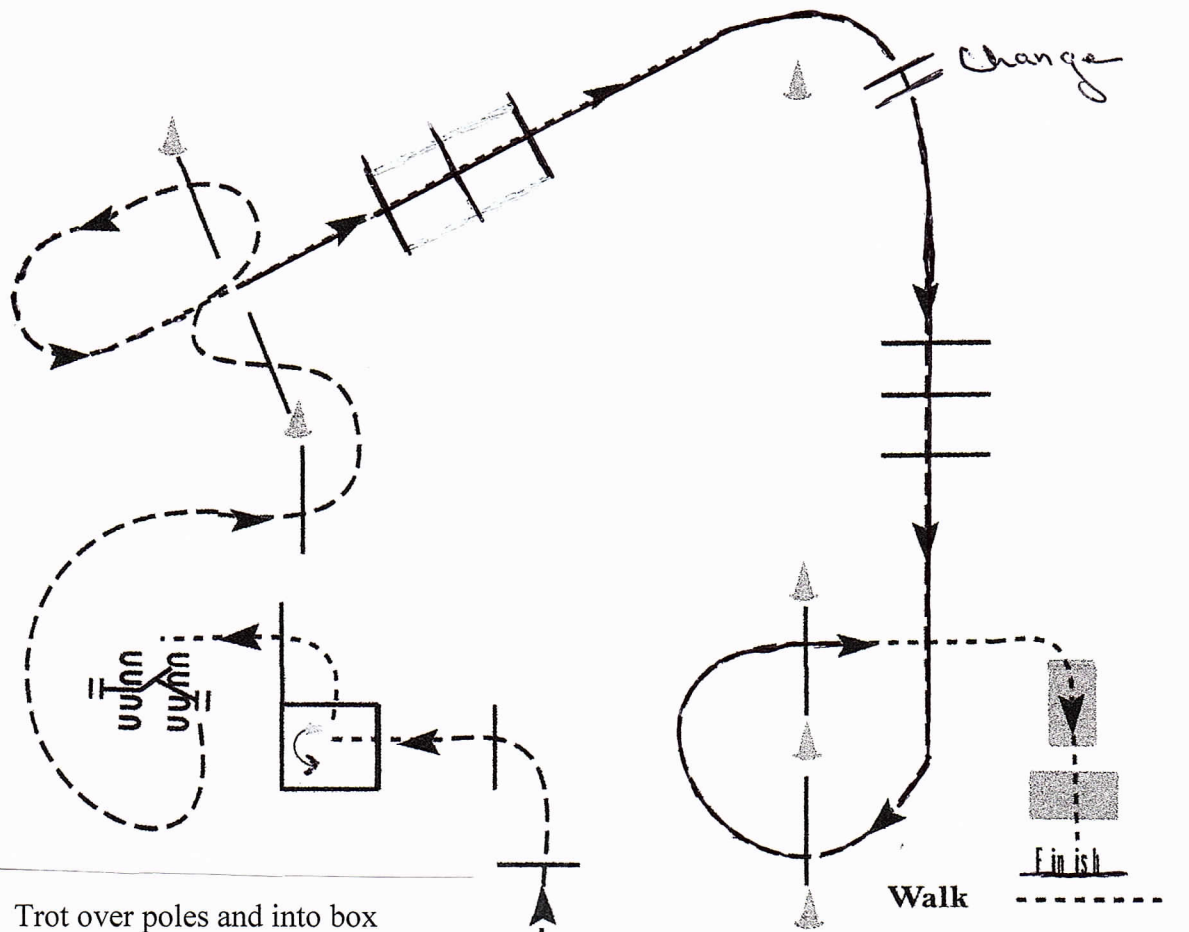

Let's Go Pinto show

W/T/L Trail

Show Date: 04-14-2017

www.HorseShowPatterns.com

www.HorseShowPatterns.com

1. Trot over poles and into box
2. Turn 270 turn in the box to the left
3. Walk out of box and to gate; work gate
4. Trot over poles
5. Lope left lead over poles
6. Change lead to right lead at cone
7. Lope over poles
8. Walk over bridge to finish

Start

Change

Finish

Walk	-----
Jog	-----
Extended Jog	-----
Lope	-----
Leg Yield	
Lead Change	---/---
Back	←←←←
Marker	(B)
Sidepass	←-----→

[T/1-1]

Pattern Provided by: