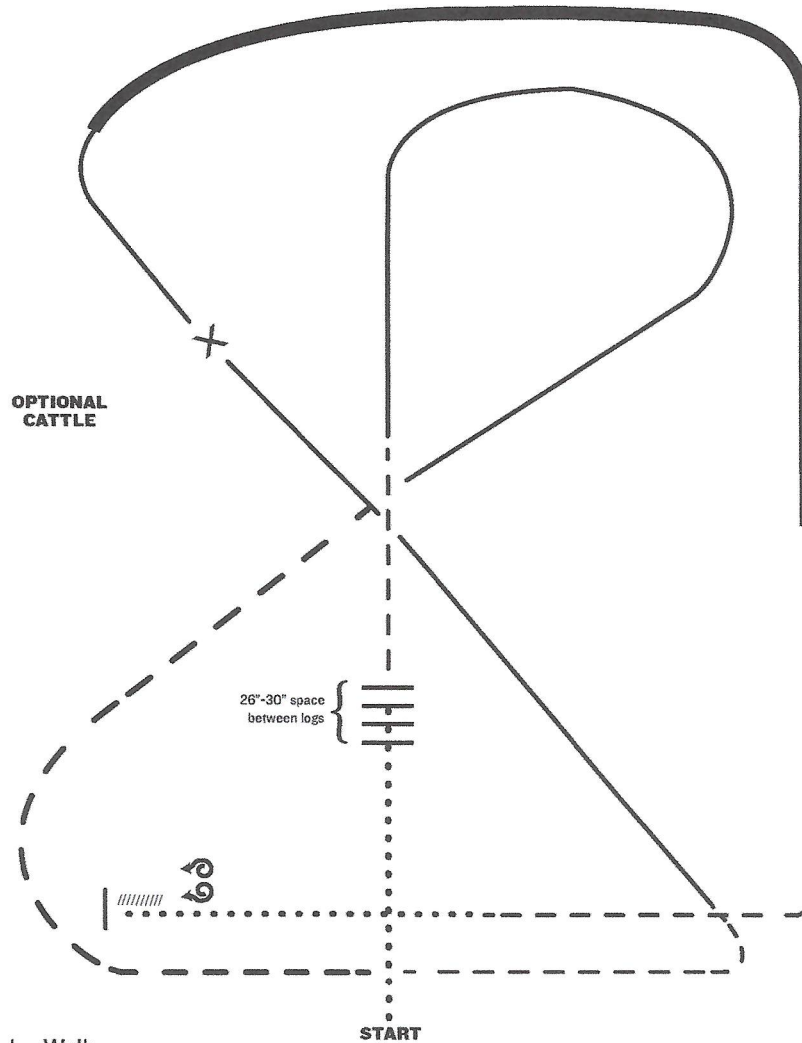

Note: The drawn description of this pattern is only intended for the general depiction of the pattern. Exhibitors should utilize the arena space to best exhibit their horses.

[RR/AQHA-5]

Pattern Provided by:

DH

2023 PtHAWW Extravaganza show

OTAB, AM, YA Ranch Riding (331 - 337)

Show Date: 08-18-23/08-20-23

www.HorseShowPatterns.com

www.HorseShowPatterns.com

1. Walk
2. Walk over logs
3. Trot
4. Lope right lead
5. Extended trot
6. Trot
7. Lope left lead
8. Change leads (simple or flying)
9. Right lead, extended lope
10. Collect Lope
11. Trot
12. Walk
13. Stop and back
14. 360 degree turn each direction (either direction 1st) (L-R or R-L)