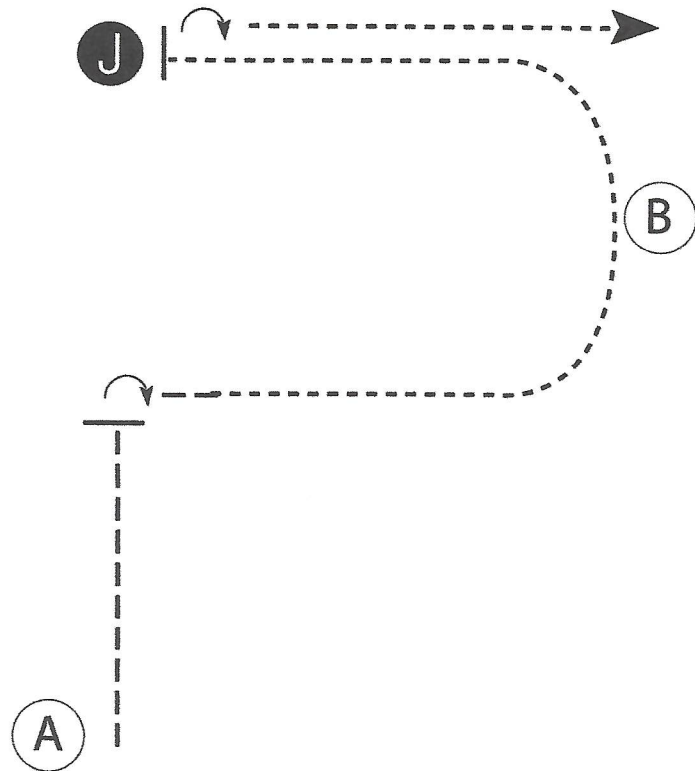

Follow the instructions of your ring steward.

Walk -----
Trot - - - - -
Back ← 
Marker (B)
Judge (J)

[S/WT-64]

Pattern Provided by:
DH

2023 PtHAWW Extravaganza show

W/T AM Western Showmanship (Walk only) (260 - 261)

Show Date: 08-18-23/08-20-23

w w w . H o r s e S h o w P a t t e r n s . c o m

w w w . H o r s e S h o w P a t t e r n s . c o m

Be ready at A.

1. When acknowledged, walk halfway to judge.
2. Stop and perform a 90 degree turn.
3. Walk around to judge as shown.
4. Stop and set up for inspection.
5. When dismissed, perform a 180 degree turn.
6. Walk straight away to exit