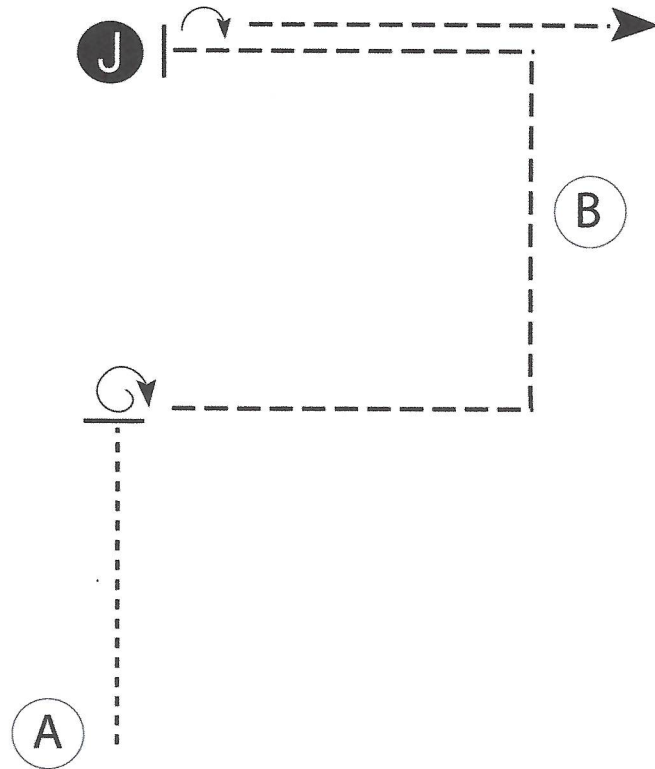

Follow the instructions of your ring steward.

Walk	-----
Trot	- - - - -
Back	← ↔↔↔↔ ↔↔↔↔
Marker	⊙ B
Judge	● J

[S/WT-64]

Pattern Provided by:

DH

2023 PtHAWW Extravaganza show

Western Showmanship (262 -270)

Show Date: 08-18-23/08-20-23

w w w . H o r s e S h o w P a t t e r n s . c o m

w w w . H o r s e S h o w P a t t e r n s . c o m

Be ready at A.

1. When acknowledged, walk halfway to judge.
2. Stop and perform a 450 degree turn.
3. Trot with square corners to judge.
4. Stop and set up for inspection.
5. When dismissed, perform a 180 degree turn.
6. Trot straight away to exit.