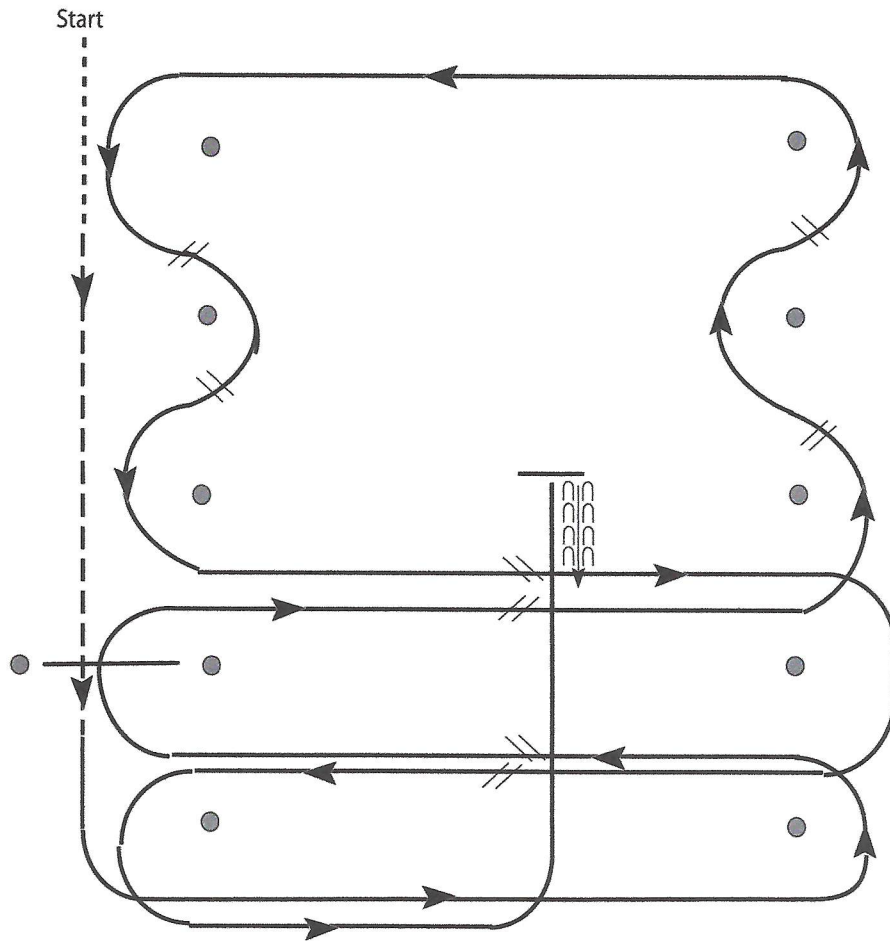

Note: The drawn description of this pattern is only intended for the general depiction of the pattern. Exhibitors should utilize the arena space to best exhibit their horses.

[RR/AQHA-5]

Pattern Provided by:

DH

2023 PtHAWW Extravaganza show

Western Riding (338 & 339)

Show Date: 08-18-23/08-20-23

www.HorseShowPatterns.com

www.HorseShowPatterns.com

1. Walk, transition to jog, jog over log.
2. Transition to left.
3. First crossing change.
4. Lope over log.
5. Second crossing change.
6. First line change.
7. Second line change.
8. Third line change.
9. Fourth line change.
10. Third crossing change.
11. Fourth crossing change.
12. Lope up the center, stop and back.