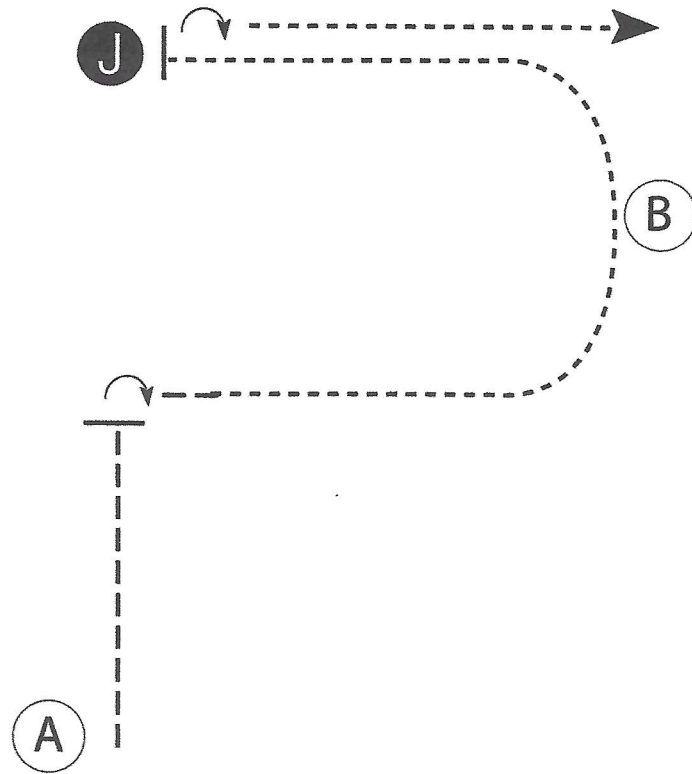

2023 PtHAWW Extravaganza show

OTAB, YA, AM W/J Western Showmanship (255 - 259)

Show Date: 08-18-23/08-20-23

www.HorseShowPatterns.com

www.HorseShowPatterns.com

Be ready at A.

1. When acknowledged, trot halfway to judge.
2. Stop and perform a 90 degree turn.
3. Walk around to judge as shown.
4. Stop and set up for inspection.
5. When dismissed, perform a 180 degree turn.
6. Walk straight away to exit.

Follow the instructions of your ring steward.

Walk -----
Trot - - - - -
Back ← 
Marker (B)
Judge (J)

[S/WT-64]

Pattern Provided by:
DH

2023 PtHAWW Extravaganza show

W/T AM Western Showmanship (Walk only) (260 - 261)