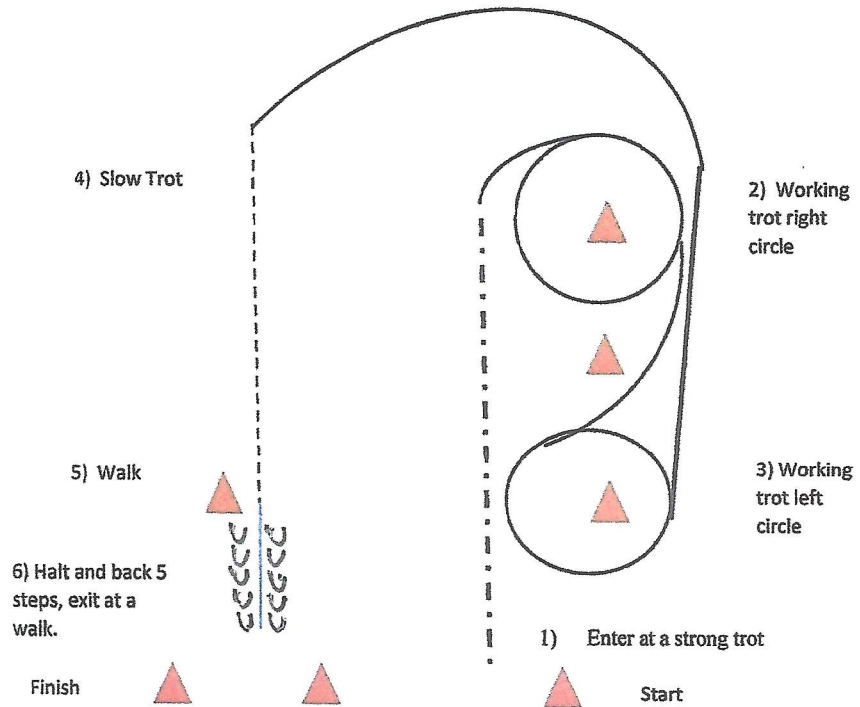

w w w . H o r s e S h o w P a t t e r n s . c o m

w w w . H o r s e S h o w P a t t e r n s . c o m

Be ready at A.

1. When acknowledged, walk halfway to judge.
2. Stop and perform a 450 degree turn.
3. Trot with square corners to judge.
4. Stop and set up for inspection.
5. When dismissed, perform a 180 degree turn.
6. Trot straight away to exit.

Follow the instructions of your ring steward.

Walk	-----
Trot	- - - - -
Back	← ⊃ ⊃ ⊃ ⊃ ⊃ ⊃ ⊃ ⊃
Marker	⊙ B
Judge	⊙ J

[S/3-64]

Pattern Provided by:

DH

All Reinsmanship classes

Classes 218, 324, 325, 352

2023 PtHAWW Extravaganza show

W/J OTAB Ranch Riding (Class 330)

Show Date: 08-18-23/08-20-23

www.HorseShowPatterns.com

www.HorseShowPatterns.com

1. Walk
2. Walk over logs
3. Trot
4. ~~Lope right lead~~ Trot to right
5. Extended trot
6. Trot
7. ~~Lope left lead~~ Trot to left
8. ~~Change leads (simple or flying)~~
9. Right lead, extended lope ~~trot~~
10. ~~Collect Lope~~
11. Trot
12. Walk
13. Stop and back
14. 360 degree turn each direction (either direction 1st) (L-R or R-L)