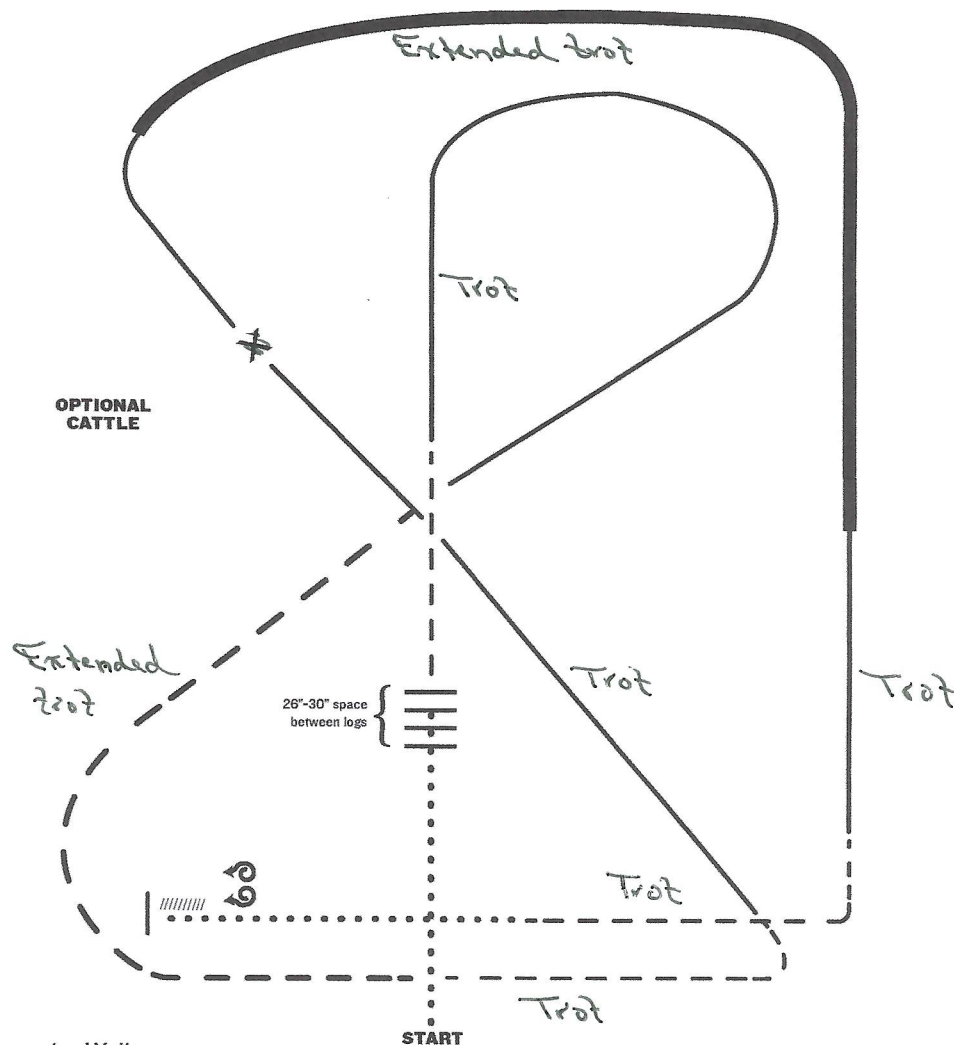

Follow the instructions of your ring steward.

Walk	-----
Trot	- - - - -
Back	← ⊃ ⊃ ⊃ ⊃ ⊃ ⊃ ⊃ ⊃
Marker	⊙ B
Judge	⊙ J

[S/3-64]

Pattern Provided by:

DH

All Reinsmanship classes

Classes 218, 324, 325, 352

2023 PtHAWW Extravaganza show

W/J OTAB Ranch Riding (Class 330)

Show Date: 08-18-23/08-20-23

www.HorseShowPatterns.com

www.HorseShowPatterns.com

1. Walk
2. Walk over logs
3. Trot
4. ~~Lope right lead~~ Trot to right
5. Extended trot
6. Trot
7. ~~Lope left lead~~ Trot to left
8. ~~Change leads (simple or flying)~~
9. Right lead, extended lope ~~trot~~
10. ~~Collect Lope~~
11. Trot
12. Walk
13. Stop and back
14. 360 degree turn each direction (either direction 1st) (L-R or R-L)

Note: The drawn description of this pattern is only intended for the general depiction of the pattern. Exhibitors should utilize the arena space to best exhibit their horses.

[RR/AQHA-5]

Pattern Provided by: